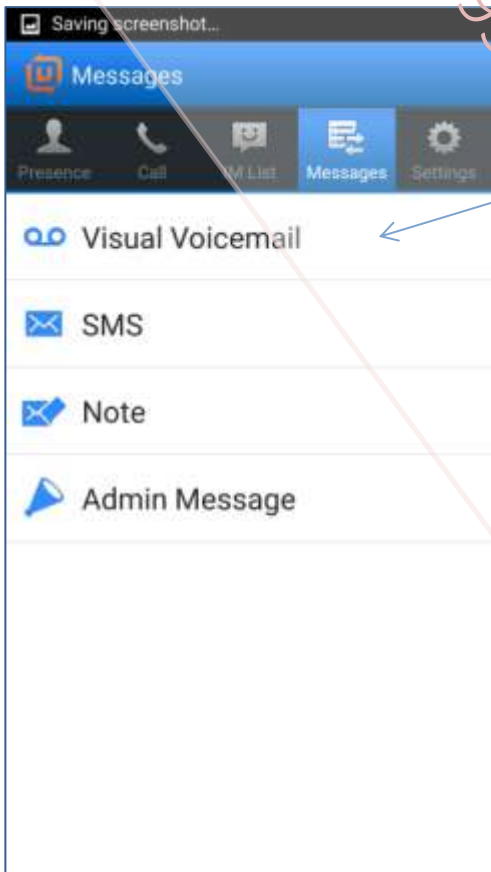

CELL APP - MAIN 5 SCREENS

DIMENSION ELECTRONICS OF DAYTON INC
937-426-9520

SCREEN 1 & 2

Red Dot is an indication the user is on the phone.

SCREEN 3 & 4

DIMENSION ELECTRONICS OF DAYTON INC
937-426-9520

Voice mail messages for your CELL extension can be accessed here.