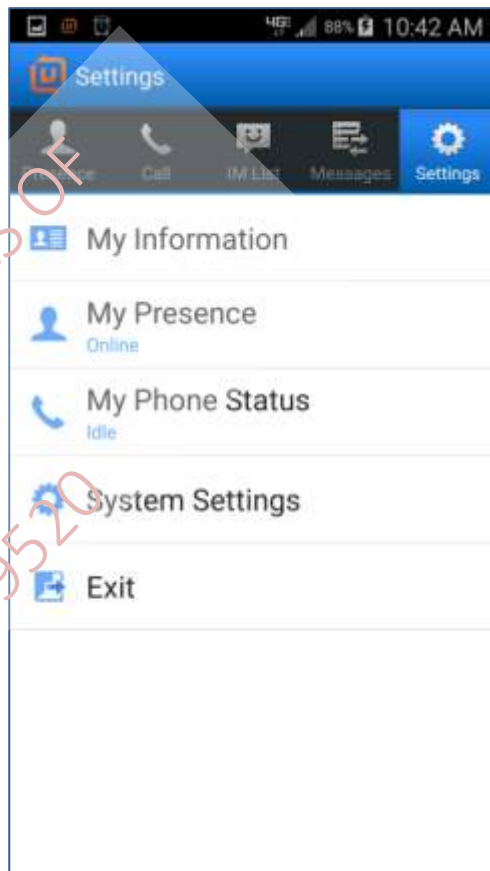

CELL APP - MAIN 5 SCREENS

DIMENSION ELECTRONICS OF DAYTON INC
937-426-9520

SCREEN 1 & 2

Red Dot is an indication the user is on the phone.

SCREEN 3 & 4

DIMENSION ELECTRONICS OF DAYTON INC
937-426-9520

Voice mail messages for your CELL extension can be accessed here.