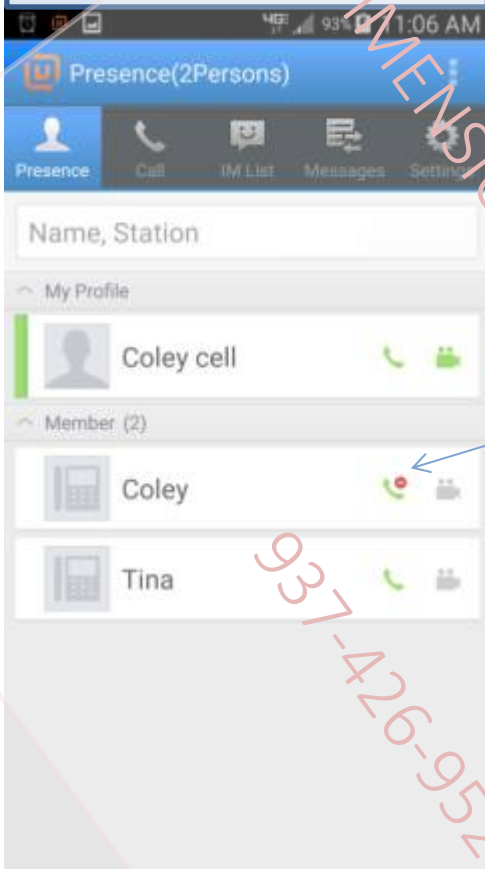

CELL APP - MAIN 5 SCREENS

DIMENSION ELECTRONICS OF DAYTON INC
937-426-9520

SCREEN 1 & 2

Red Dot is an indication the user is on the phone.

SCREEN 3 & 4

DIMENSION ELECTRONICS OF DAYTON INC
937-426-9520

Voice mail messages for your CELL extension can be accessed here.