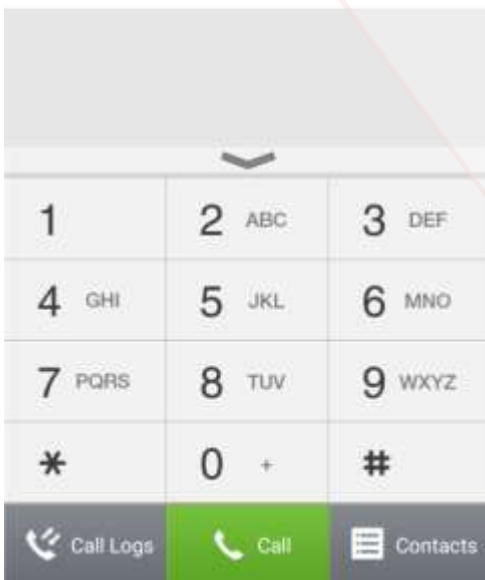

CELL APP - MAIN 5 SCREENS

DIMENSION ELECTRONICS OF DAYTON INC
937-426-9520

SCREEN 1 & 2

Red Dot is an indication the user is on the phone.

SCREEN 3 & 4

DIMENSION ELECTRONICS OF DAYTON INC
937-426-9520

Voice mail messages for your CELL extension can be accessed here.